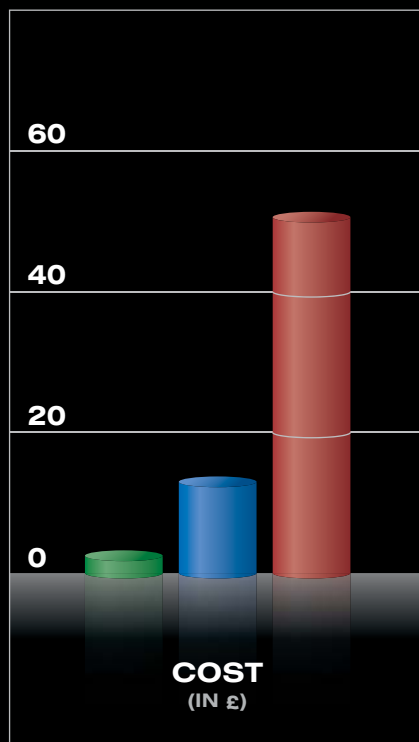

VECTRIX™
PERFORMANCE WITHOUT GUILT

CHEAP. GREEN. QUICK.

THE BEST COMMUTE IN LONDON

EXAMPLE COMMUTE: RICHMOND TO CANARY WHARF 14.9 MILES EACH WAY

- VECTRIX MAXI-SCOOTER**
- PETROL MOTORCYCLE**
- AVERAGE CAR**

* Within central London the Vectrix is quicker to park as "Pay & Display" & Car Meters are available to Vectrix owners free of charge.