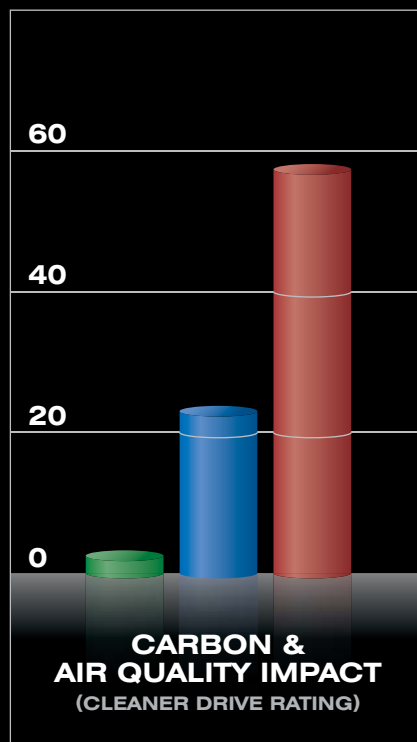

VECTRIX™
PERFORMANCE WITHOUT GUILT

CHEAP. GREEN. QUICK.

THE BEST COMMUTE IN LONDON

EXAMPLE COMMUTE: RICHMOND TO CANARY WHARF 14.9 MILES EACH WAY

- VECTRIX MAXI-SCOOTER**
- PETROL MOTORCYCLE**
- AVERAGE CAR**

* Within central London the Vectrix is quicker to park as "Pay & Display" & Car Meters are available to Vectrix owners free of charge.