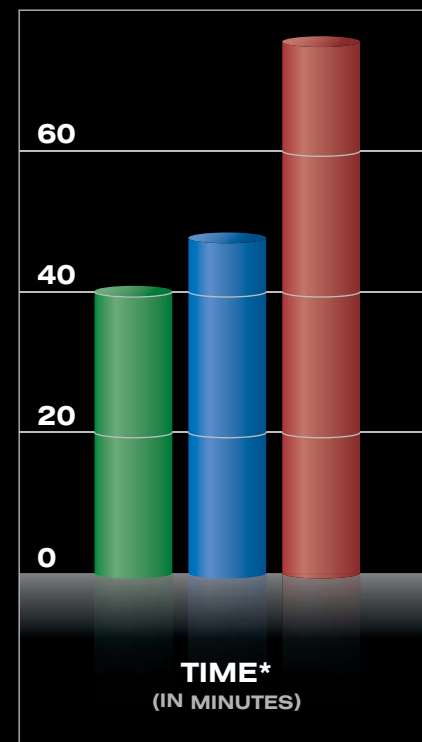

VECTRIX™
PERFORMANCE WITHOUT GUILT

CHEAP. GREEN. QUICK.

THE BEST COMMUTE IN LONDON

EXAMPLE COMMUTE: RICHMOND TO CANARY WHARF 14.9 MILES EACH WAY

- VECTRIX MAXI-SCOOTER**
- PETROL MOTORCYCLE**
- AVERAGE CAR**

* Within central London the Vectrix is quicker to park as "Pay & Display" & Car Meters are available to Vectrix owners free of charge.